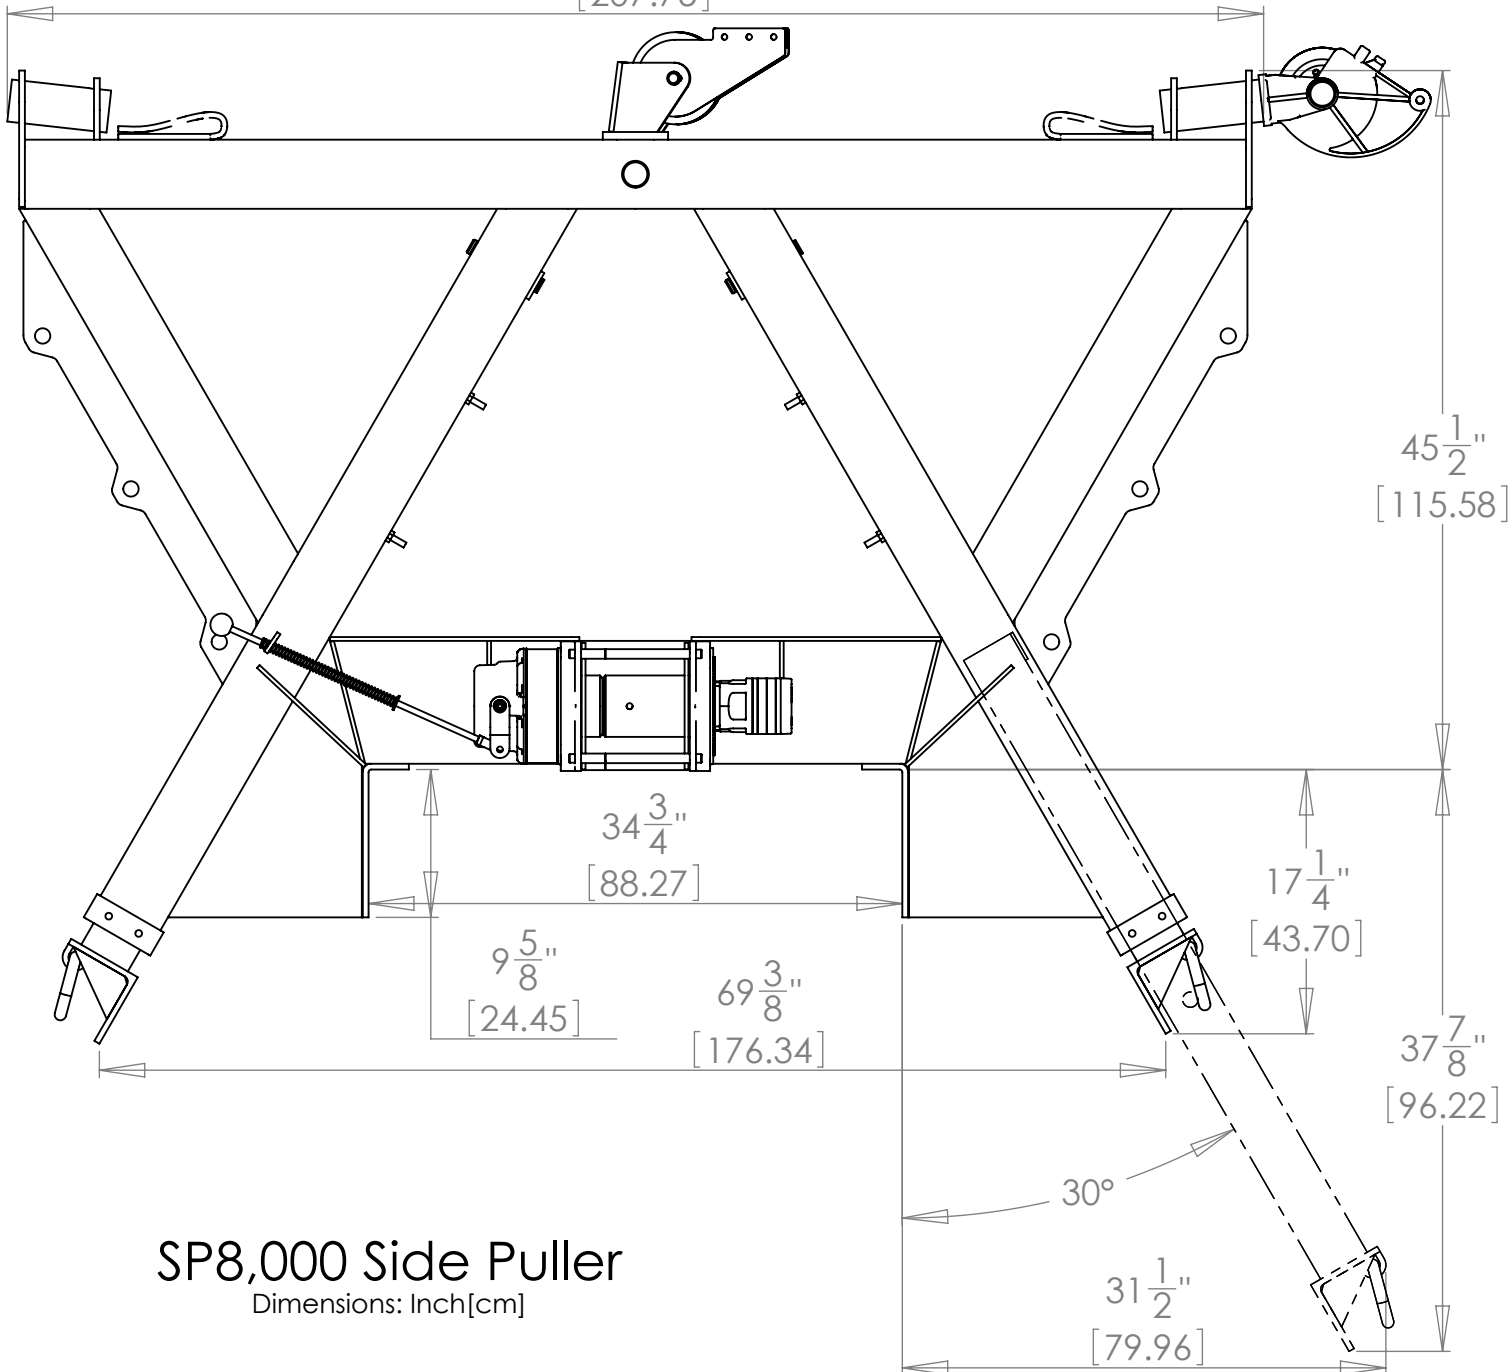

$81\frac{3}{4}$ "
[207.75]

SP8,000 Side Puller
Dimensions: Inch[cm]

5 4 3 2 1