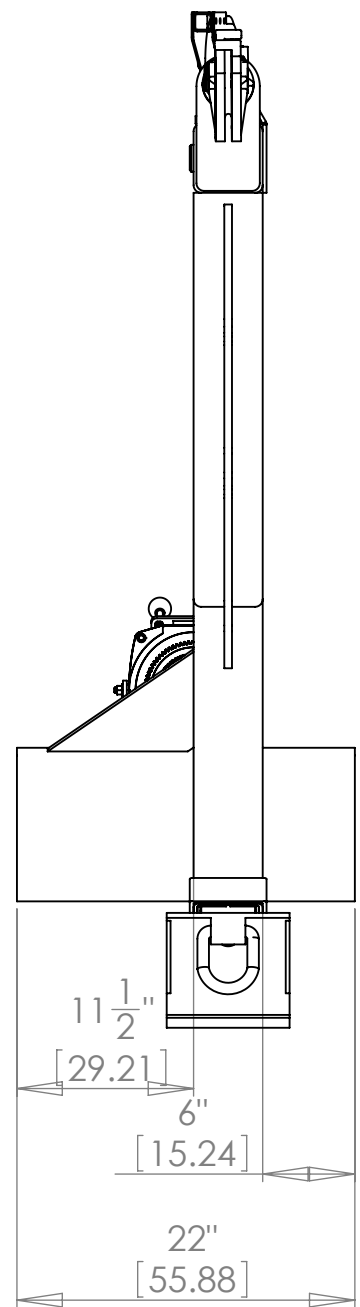

$81\frac{3}{4}$ "
[207.75]

SP8,000 Side Puller
Dimensions: Inch[cm]

5 4 3 2 1